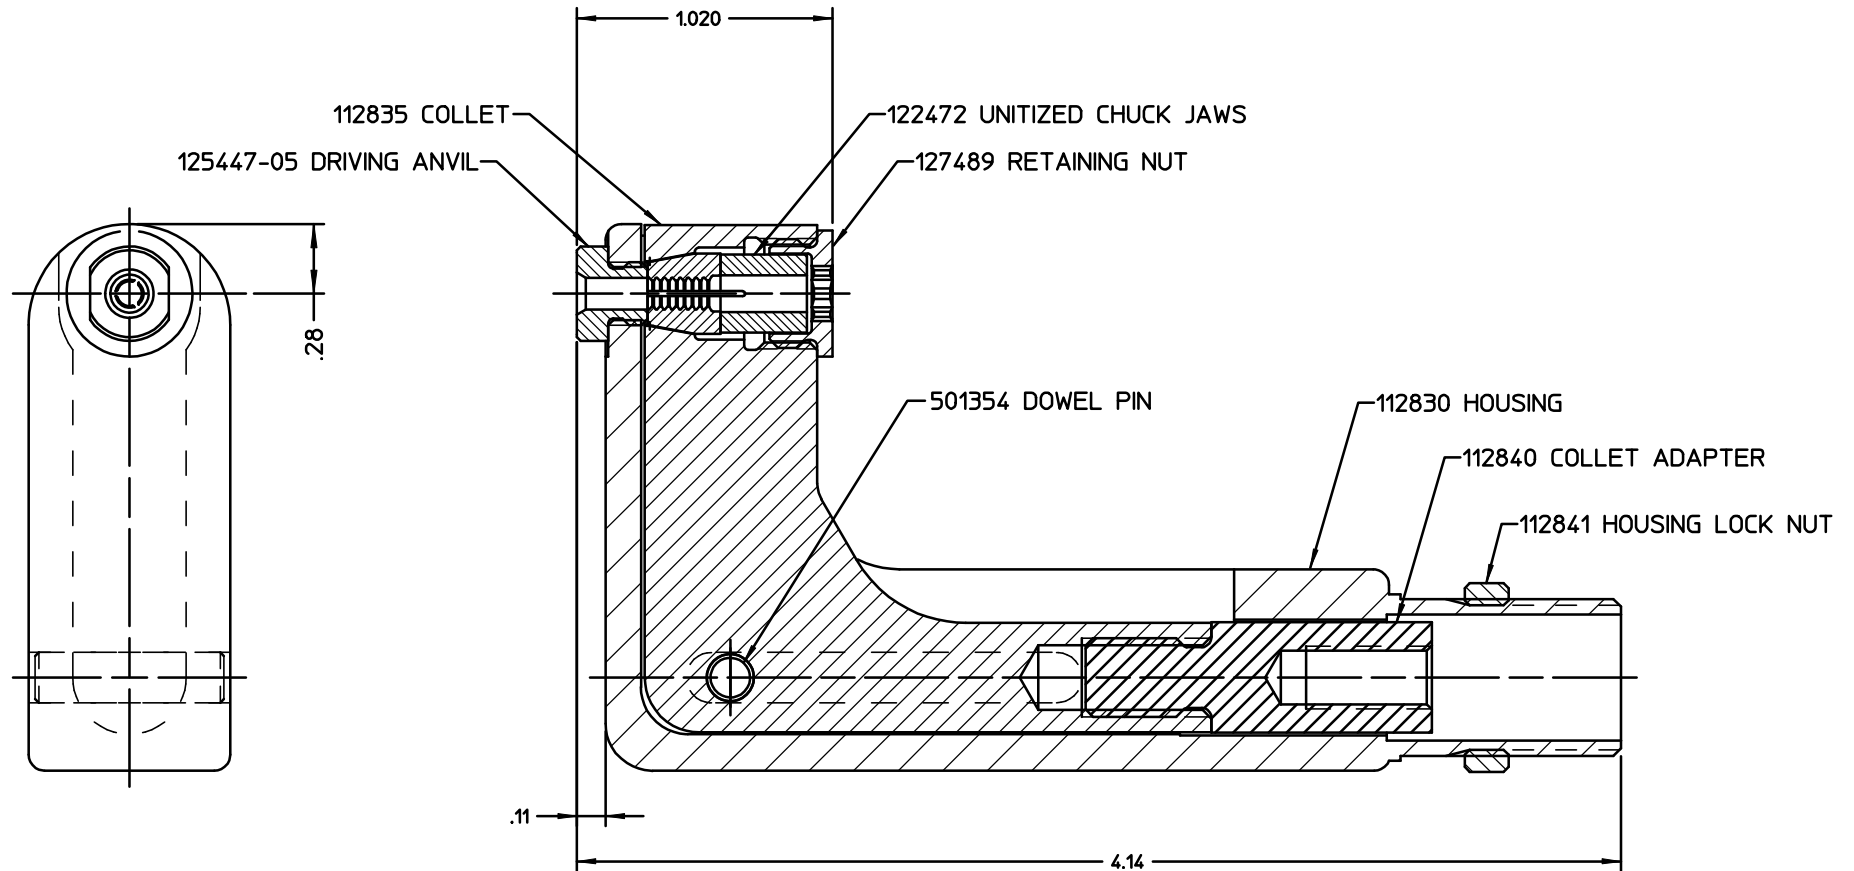

NOTES:

- 1 SHIP CAUTION TAG #590152 WITH NOSE ASSEMBLY.
- 2 TO USE WITH 230 TOOL, USE ADAPTER ASSEMBLY 123437 (STROKE LIMITED TO .437).
TO USE WITH 202 AND 2012 TOOLS, USE ADAPTER ASSEMBLY 123437-1.

REV	DESCRIPTION	DATE
D	OBSOLETE SUPERSEDED BY 99-3798U	10/11/04

FILE OBSOLETE	
OBSOLESCE DATE:	XX/XX/XX
OBSOLETE DATE:	10/11/04
SUPERSEDED BY	99-3798U

IDENTIFICATION PER SPEC 42-311: ★ ETCH			
HUCK INTERNATIONAL, INC., I.S.D. 1 CORPORATE DRIVE, P.O. BOX 2270 KINGSTON, NEW YORK 12401			
NOSE ASSEMBLY -05 FLAT SMLS			
DET: CHR	CK:	DATE: 10/11/04	SCALE: 2:1
FOC	B	99-1098U	
FAC			