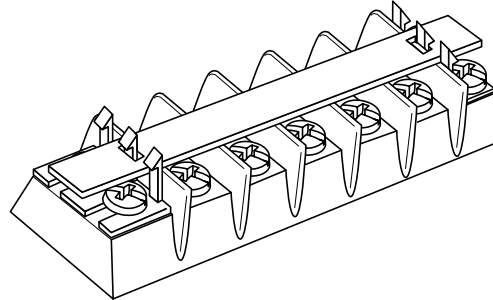

## Top & Bottom Marking Strips

Double Row Terminal Blocks (TB100, TB200, TB300, TB345 SERIES)

### TOP MARKER STRIPS

Top mounting marker strips are available in white (opaque) plastic. Two cover clips are supplied with each marker strip.

All top marker strips must be ordered separately. Consult factory for special legends.

Example: 12 position cover, TB200, .032" x .312", with no legends . . . Part No. is X20312.

Example: 12 position cover, TB200HB, .060" x .500", with no legends . . . Part No. is X23312HB.

### BOTTOM MARKER STRIPS;

Bottom mounting marker strips are made of black PVC, .030" thick. Space is available to handle most marking situations. All marker strips must be ordered separately.

To order, specify part number, required legends and (BF) bottom forward, (BR) bottom reverse, (TF) top forward, or (TR) top reverse. Consult factory for specials.