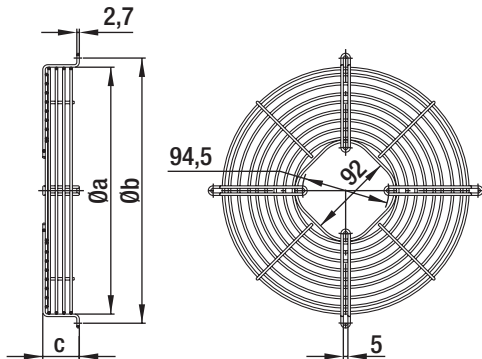

Accessories

- **Material:** galvanised steel wire, chromatised in blue

ebm-papst · Mulfingen

Guard grilles for Q-motors and energy-saving motors (ESM)

Part no.	Size	Max. blade angle α with "V"	Max. blade angle α with "A"	a	b	c
50967-2-4039	154	34°	34°	170	190	11,5
50968-2-4039	172	34°	34°	188	208	11,5
50969-2-4039	200	34°	28°	214	236	11,5
50970-2-4039	230	28°	28°	246	266	17,5
50971-2-4039	254	28°	28°	270	290	17,5
50972-2-4039 ⁽¹⁾	300	---	22°	324	344	17,5

subject to alterations

⁽¹⁾ when using the M4Q045-EF, blade angles of up to 34° are possible

- **Material:** galvanised steel wire, chromatised in blue

ebm-papst · Mulfingen

Basket guard grilles for Q-motors and energy-saving motors (ESM)

Part no.	Size	Max. blade angle α with "V"	Max. blade angle α with "A"	a	b	c
66309-2-4039	172	34°	34°	188	208	37,5
66310-2-4039	200	34°	28°	212	236	37,5
66311-2-4039	230	28°	28°	246	266	40,0
66312-2-4039	254	28°	28°	270	290	40,0
66313-2-4039 ⁽¹⁾	300	---	22°	324	344	46,8

subject to alterations

⁽¹⁾ when using the M4Q045-EF, blade angles of up to 34° are possible