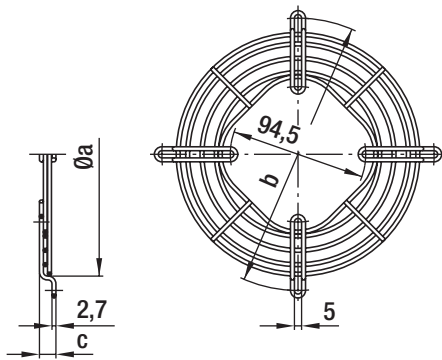

Accessories

- **Material:** galvanised steel wire, chromatised in blue

ebm-papst · Mulfingen

Guard grilles for Q-motors and energy-saving motors (ESM)

Part no.	Size	Max. blade angle α with "V"	Max. blade angle α with "A"	a	b	c
50967-2-4039	154	34°	34°	170	190	11,5
50968-2-4039	172	34°	34°	188	208	11,5
50969-2-4039	200	34°	28°	214	236	11,5
50970-2-4039	230	28°	28°	246	266	17,5
50971-2-4039	254	28°	28°	270	290	17,5
50972-2-4039 ⁽¹⁾	300	---	22°	324	344	17,5

subject to alterations

⁽¹⁾ when using the M4Q045-EF, blade angles of up to 34° are possible

- **Material:** galvanised steel wire, chromatised in blue

ebm-papst · Mulfingen

Basket guard grilles for Q-motors and energy-saving motors (ESM)

Part no.	Size	Max. blade angle α with "V"	Max. blade angle α with "A"	a	b	c
66309-2-4039	172	34°	34°	188	208	37,5
66310-2-4039	200	34°	28°	212	236	37,5
66311-2-4039	230	28°	28°	246	266	40,0
66312-2-4039	254	28°	28°	270	290	40,0
66313-2-4039 ⁽¹⁾	300	---	22°	324	344	46,8

subject to alterations

⁽¹⁾ when using the M4Q045-EF, blade angles of up to 34° are possible