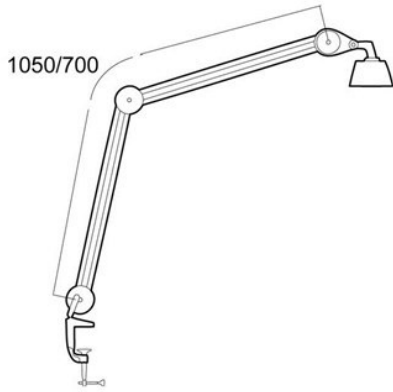

LIGHT SOURCE

Supplied with 1 x TC-L 24 W.

BALLAST

Electronic ballast (HF)

BODY MATERIAL & COLOUR

Steel arm and shade. Colour: white

MOUNTING

Standard with table clamp (AH clamp). Integrated table mounts (TE bushing and CC-bracket) are available on demand

OPTICS

Symmetric light output. Aluminium reflector is available on demand.

ARM TECHNOLOGY & MOVEMENT

Parallel, three-pivot arm. Arm lengths are 70 and 105 cm. Side-to-side, up-and-down and rotational head movement.

FL 101 Plus

MEASUREMENT DRAWINGS

FL 101 Plus

LIGHT MEASUREMENT DRAWINGS

FL 101 Plus

GALLERY

FL 101 Plus

FL 101 Plus