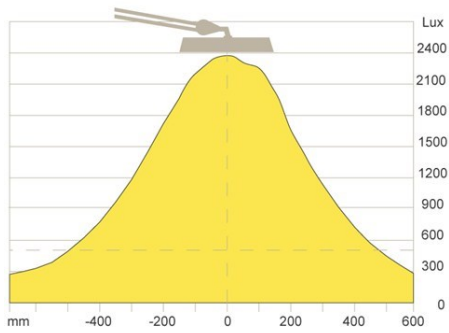

LIGHT MEASUREMENT DRAWINGS