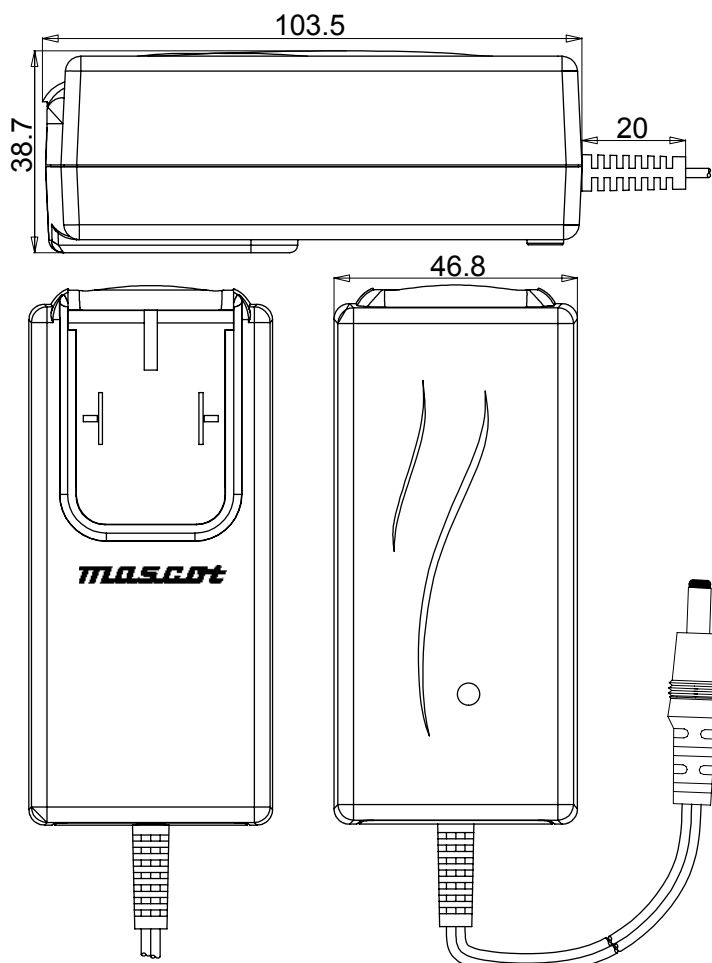

Model 2241 (2240 Lead Acid battery charger, max 1,3A)

Model 2241LI (2240LI Li-Ion battery charger, max 1,3A)

- IEC 320 mains cord / nettleledning 180mm EU, part no. 131306
- IEC 320 mains cord / nettleledning 180mm UK, part no. 131148
- IEC 320 mains cord / nettleledning 180mm US, part no. 131147

Additional housing weight (excl. plug/cord) +15g

Tilleggsvekt (uten plugg/ledning) +15g

All dimensions in mm

Alle mål i mm

EXCHANGEABLE AC PLUGS

EU plug adapter

part no. 018110

Weight: 21g