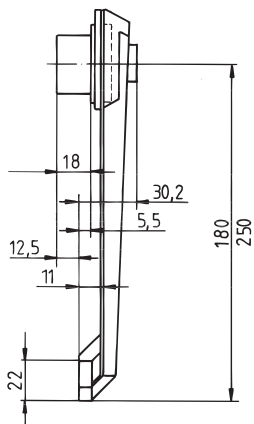

Desk-top cases – Accessories

Tip-up carrying handle in separate parts

02992002

02992001

- Static load-carrying capacity 25 kg (with handle bars of 450 mm length)

Lateral handle parts

02992002

- Handle can be adjusted in 30° grid by pressing button

Delivery comprises (kit)

Item	Qty	Description
1	2	Lateral parts, die-cast zinc, painted (chrome decor)
2	2	Safety inserts, St, 1.5 mm, black
3	2	Adaptor/locking brackets
4	1	Assembly kit

Order Information

Length mm	Part no.
180	10502-297
250	10502-296

A4-2361

For further information www.schroff.biz/oneclick
oneClick search code = Part no.

Handle bar

02992001

Delivery comprises (kit)

Item	Qty	Description
1	1	Handle bar, Al, black anodised

Order Information

Length mm	Part no.
1000	30502-191

A4-2367

For further information www.schroff.biz/oneclick
oneClick search code = Part no.