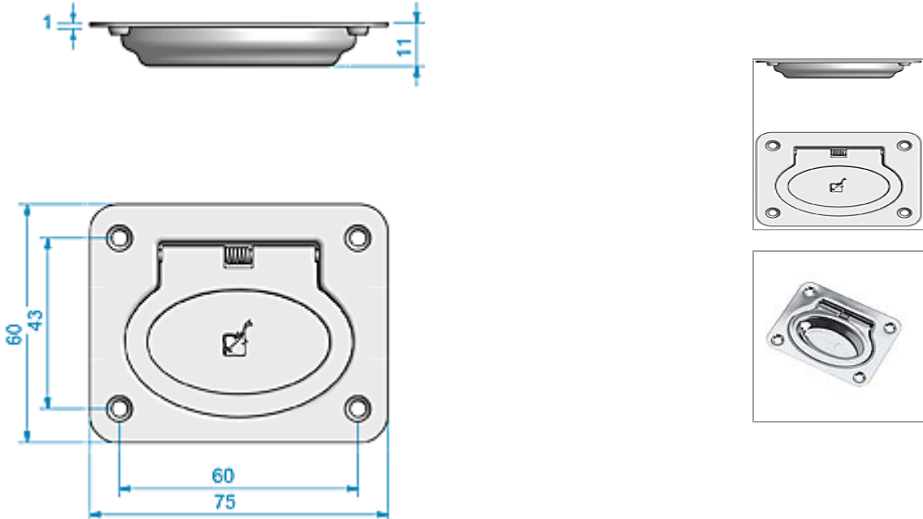

Lift handle | 60x75
Art.nr: 421773 - 421777

Art.nr	Material	Treatment
421773	SS AISI 304	Electro polished

Lift handle with retrogressive spring