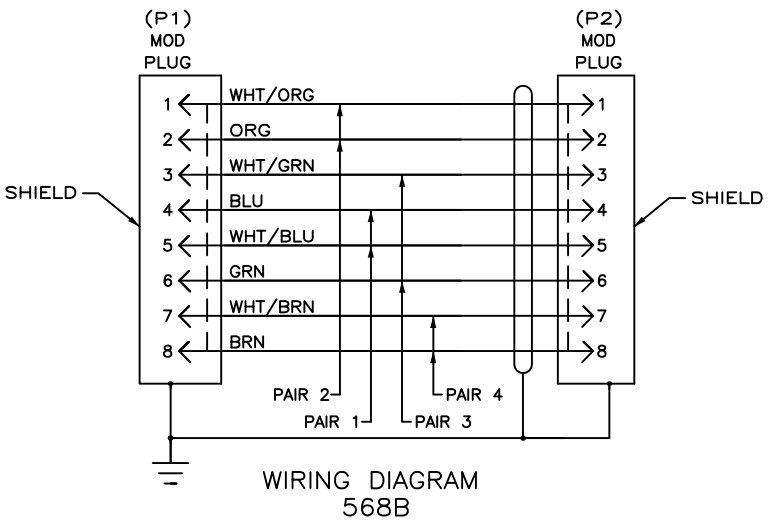

THIS DRAWING IS UNPUBLISHED. RELEASED FOR PUBLICATION
 © COPYRIGHT - By - ALL RIGHTS RESERVED.

LOC		DST		REVISIONS			
P	LTR	DESCRIPTION	DATE	DRN	APRD		
G		40024028MCO	20NOV2015	RL	WF		

- ONE CABLE PACKAGED IN A POLY BAG.
- DIMENSIONS ARE MAXIMUM UNLESS OTHERWISE SPECIFIED.
- CABLE: SHIELDED 26 AWG, 4 TWISTED PAIRS, 7/34 STRANDED CONDUCTORS, 100 OHMS CAT6A.
- DESIGNATIONS IN PARENTHESES () ARE FOR REFERENCE ONLY.

WIRING DIAGRAM
568B

METERS, REF	FEET, REF	DIM A	PART NO	METERS, REF	FEET, REF	DIM A	PART NO
30.48	100	30632.4 (1206.00)	9-1933885-9	8.53	28	8686.8 (342.00)	2-1933885-8
0.15	0.5	203.2 (8.00)	9-1933885-8	7.92	26	8077.2 (318.00)	2-1933885-6
28.96	95	29108.4 (1146.00)	9-1933885-5	7.32	24	7416.8 (292.00)	2-1933885-4
27.43	90	27584.4 (1086.00)	9-1933885-0	6.71	22	6807.2 (268.00)	2-1933885-2
25.91	85	26060.4 (1026.00)	8-1933885-5	6.1	20	6197.6 (244.00)	2-1933885-0
24.38	80	24536.4 (966.00)	8-1933885-0	5.49	18	5588.0 (220.00)	1-1933885-8
22.86	75	23012.4 (906.00)	7-1933885-5	4.88	16	4978.4 (196.00)	1-1933885-6
21.34	70	21488.4 (846.00)	7-1933885-0	4.57	15	4673.6 (184.00)	1-1933885-5
19.81	65	19964.4 (786.00)	6-1933885-5	4.27	14	4368.8 (172.00)	1-1933885-4
18.29	60	18440.4 (726.00)	6-1933885-0	3.66	12	3759.2 (148.00)	1-1933885-2
16.76	55	16916.4 (666.00)	5-1933885-5	3.05	10	3149.6 (124.00)	1-1933885-0
15.24	50	15392.4 (606.00)	5-1933885-0	2.74	9	2794.0 (110.00)	1933885-9
13.72	45	13868.4 (546.00)	4-1933885-5	2.44	8	2489.2 (98.00)	1933885-8
12.20	40	12344.4 (486.00)	4-1933885-0	2.14	7	2184.4 (86.00)	1933885-7
11.58	38	11734.8 (462.00)	3-1933885-8	1.83	6	1879.6 (74.00)	1933885-6
10.97	36	11125.2 (438.00)	3-1933885-6	1.53	5	1574.8 (62.00)	1933885-5
10.36	34	10515.6 (414.00)	3-1933885-4	1.22	4	1270.0 (50.00)	1933885-4
9.75	32	9906.0 (390.00)	3-1933885-2	0.92	3	965.2 (38.00)	1933885-3
9.14	30	9296.4 (366.00)	3-1933885-0	0.61	2	660.4 (26.00)	1933885-2
				0.30	1	355.6 (14.00)	1933885-1