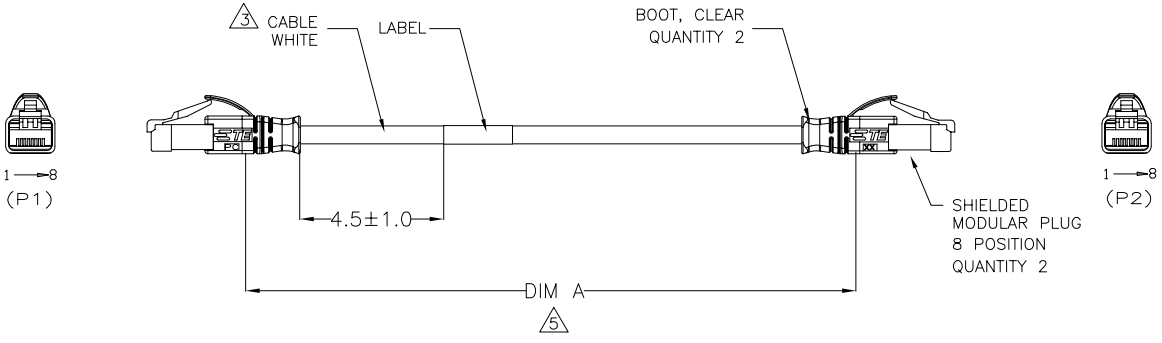

THIS DRAWING IS UNPUBLISHED. RELEASED FOR PUBLICATION
 © COPYRIGHT - By - ALL RIGHTS RESERVED.

LOC		DST		REVISIONS			
P	LTR	DESCRIPTION	DATE	DRN	APRD		
G		40024028MCO	20NOV2015	RL	WF		

- ONE CABLE PACKAGED IN A POLY BAG.
- DIMENSIONS ARE MAXIMUM UNLESS OTHERWISE SPECIFIED.
- CABLE: SHIELDED 26 AWG, 4 TWISTED PAIRS, 7/34 STRANDED CONDUCTORS, 100 OHMS CAT6A.
- DESIGNATIONS IN PARENTHESES () ARE FOR REFERENCE ONLY.

WIRING DIAGRAM
568B

METERS, REF	FEET, REF	DIM A	PART NO	METERS, REF	FEET, REF	DIM A	PART NO
30.48	100	30632.4 (1206.00)	9-1933885-9	8.53	28	8686.8 (342.00)	2-1933885-8
0.15	0.5	203.2 (8.00)	9-1933885-8	7.92	26	8077.2 (318.00)	2-1933885-6
28.96	95	29108.4 (1146.00)	9-1933885-5	7.32	24	7416.8 (292.00)	2-1933885-4
27.43	90	27584.4 (1086.00)	9-1933885-0	6.71	22	6807.2 (268.00)	2-1933885-2
25.91	85	26060.4 (1026.00)	8-1933885-5	6.1	20	6197.6 (244.00)	2-1933885-0
24.38	80	24536.4 (966.00)	8-1933885-0	5.49	18	5588.0 (220.00)	1-1933885-8
22.86	75	23012.4 (906.00)	7-1933885-5	4.88	16	4978.4 (196.00)	1-1933885-6
21.34	70	21488.4 (846.00)	7-1933885-0	4.57	15	4673.6 (184.00)	1-1933885-5
19.81	65	19964.4 (786.00)	6-1933885-5	4.27	14	4368.8 (172.00)	1-1933885-4
18.29	60	18440.4 (726.00)	6-1933885-0	3.66	12	3759.2 (148.00)	1-1933885-2
16.76	55	16916.4 (666.00)	5-1933885-5	3.05	10	3149.6 (124.00)	1-1933885-0
15.24	50	15392.4 (606.00)	5-1933885-0	2.74	9	2794.0 (110.00)	1933885-9
13.72	45	13868.4 (546.00)	4-1933885-5	2.44	8	2489.2 (98.00)	1933885-8
12.20	40	12344.4 (486.00)	4-1933885-0	2.14	7	2184.4 (86.00)	1933885-7
11.58	38	11734.8 (462.00)	3-1933885-8	1.83	6	1879.6 (74.00)	1933885-6
10.97	36	11125.2 (438.00)	3-1933885-6	1.53	5	1574.8 (62.00)	1933885-5
10.36	34	10515.6 (414.00)	3-1933885-4	1.22	4	1270.0 (50.00)	1933885-4
9.75	32	9906.0 (390.00)	3-1933885-2	0.92	3	965.2 (38.00)	1933885-3
9.14	30	9296.4 (366.00)	3-1933885-0	0.61	2	660.4 (26.00)	1933885-2
				0.30	1	355.6 (14.00)	1933885-1