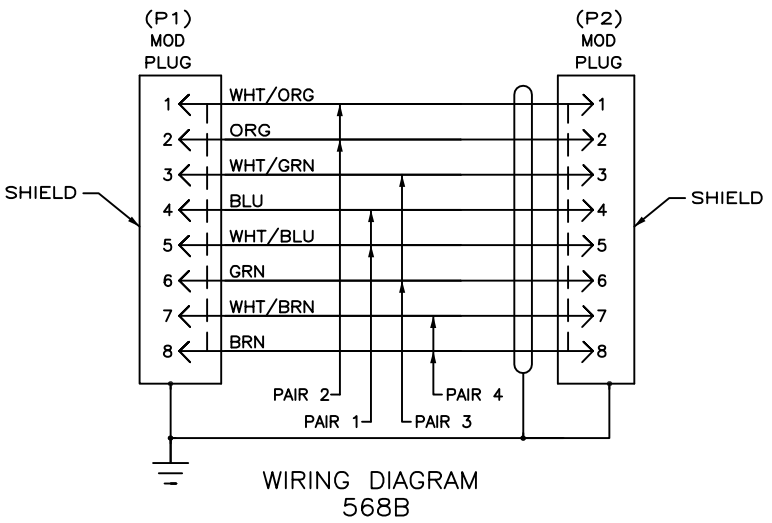

THIS DRAWING IS UNPUBLISHED. RELEASED FOR PUBLICATION
 © COPYRIGHT - By - ALL RIGHTS RESERVED.

LOC		DST		REVISIONS			
P	LTR	DESCRIPTION	DATE	DRN	APRD		
G		40024028MCO	20NOV2015	RL	WF		

- ONE CABLE PACKAGED IN A POLY BAG.
- DIMENSIONS ARE MAXIMUM UNLESS OTHERWISE SPECIFIED.
- CABLE: SHIELDED 26 AWG, 4 TWISTED PAIRS, 7/34 STRANDED CONDUCTORS, 100 OHMS CAT6A.
- DESIGNATIONS IN PARENTHESES () ARE FOR REFERENCE ONLY.

METERS, REF	FEET, REF	DIM A	PART NO	METERS, REF	FEET, REF	DIM A	PART NO
30.48	100	30632.4 (1206.00)	9-1933880-9	8.53	28	8686.8 (342.00)	2-1933880-8
0.15	0.5	203.2 (8.00)	9-1933880-8	7.92	26	8077.2 (318.00)	2-1933880-6
28.96	95	29108.4 (1146.00)	9-1933880-5	7.32	24	7416.8 (292.00)	2-1933880-4
27.43	90	27584.4 (1086.00)	9-1933880-0	6.71	22	6807.2 (268.00)	2-1933880-2
25.91	85	26060.4 (1026.00)	8-1933880-5	6.1	20	6197.6 (244.00)	2-1933880-0
24.38	80	24536.4 (966.00)	8-1933880-0	5.49	18	5588.0 (220.00)	1-1933880-8
22.86	75	23012.4 (906.00)	7-1933880-5	4.88	16	4978.4 (196.00)	1-1933880-6
21.34	70	21488.4 (846.00)	7-1933880-0	4.57	15	4673.6 (184.00)	1-1933880-5
19.81	65	19964.4 (786.00)	6-1933880-5	4.27	14	4368.8 (172.00)	1-1933880-4
18.29	60	18440.4 (726.00)	6-1933880-0	3.66	12	3759.2 (148.00)	1-1933880-2
16.76	55	16916.4 (666.00)	5-1933880-5	3.05	10	3149.6 (124.00)	1-1933880-0
15.24	50	15392.4 (606.00)	5-1933880-0	2.74	9	2794.0 (110.00)	1933880-9
13.72	45	13868.4 (546.00)	4-1933880-5	2.44	8	2489.2 (98.00)	1933880-8
12.20	40	12344.4 (486.00)	4-1933880-0	2.14	7	2184.4 (86.00)	1933880-7
11.58	38	11734.8 (462.00)	3-1933880-8	1.83	6	1879.6 (74.00)	1933880-6
10.97	36	11125.2 (438.00)	3-1933880-6	1.53	5	1574.8 (62.00)	1933880-5
10.36	34	10515.6 (414.00)	3-1933880-4	1.22	4	1270.0 (50.00)	1933880-4
9.75	32	9906.0 (390.00)	3-1933880-2	0.92	3	965.2 (38.00)	1933880-3
9.14	30	9296.4 (366.00)	3-1933880-0	0.61	2	660.4 (26.00)	1933880-2
				0.30	1	355.6 (14.00)	1933880-1