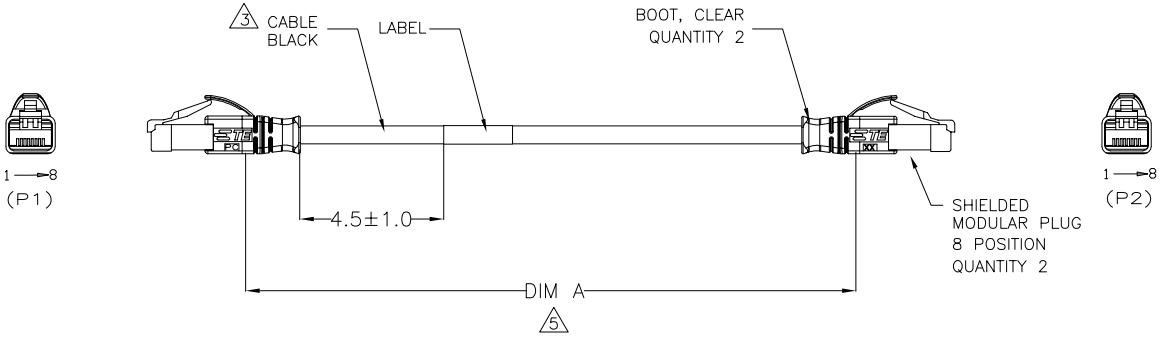

THIS DRAWING IS UNPUBLISHED. RELEASED FOR PUBLICATION
 © COPYRIGHT - By - ALL RIGHTS RESERVED.

LOC		DST		REVISIONS			
P	LTR	DESCRIPTION	DATE	DRN	APRD		
G		40024028MCO	20NOV2015	RL	WF		

- ONE CABLE PACKAGED IN A POLY BAG.
- DIMENSIONS ARE MAXIMUM UNLESS OTHERWISE SPECIFIED.
- CABLE: SHIELDED 26 AWG, 4 TWISTED PAIRS, 7/34 STRANDED CONDUCTORS, 100 OHMS CAT6A.
- DESIGNATIONS IN PARENTHESES () ARE FOR REFERENCE ONLY.

METERS, REF	FEET, REF	DIM A	PART NO	METERS, REF	FEET, REF	DIM A	PART NO
30.48	100	30632.4 (1206.00)	9-1933880-9	8.53	28	8686.8 (342.00)	2-1933880-8
0.15	0.5	203.2 (8.00)	9-1933880-8	7.92	26	8077.2 (318.00)	2-1933880-6
28.96	95	29108.4 (1146.00)	9-1933880-5	7.32	24	7416.8 (292.00)	2-1933880-4
27.43	90	27584.4 (1086.00)	9-1933880-0	6.71	22	6807.2 (268.00)	2-1933880-2
25.91	85	26060.4 (1026.00)	8-1933880-5	6.1	20	6197.6 (244.00)	2-1933880-0
24.38	80	24536.4 (966.00)	8-1933880-0	5.49	18	5588.0 (220.00)	1-1933880-8
22.86	75	23012.4 (906.00)	7-1933880-5	4.88	16	4978.4 (196.00)	1-1933880-6
21.34	70	21488.4 (846.00)	7-1933880-0	4.57	15	4673.6 (184.00)	1-1933880-5
19.81	65	19964.4 (786.00)	6-1933880-5	4.27	14	4368.8 (172.00)	1-1933880-4
18.29	60	18440.4 (726.00)	6-1933880-0	3.66	12	3759.2 (148.00)	1-1933880-2
16.76	55	16916.4 (666.00)	5-1933880-5	3.05	10	3149.6 (124.00)	1-1933880-0
15.24	50	15392.4 (606.00)	5-1933880-0	2.74	9	2794.0 (110.00)	1933880-9
13.72	45	13868.4 (546.00)	4-1933880-5	2.44	8	2489.2 (98.00)	1933880-8
12.20	40	12344.4 (486.00)	4-1933880-0	2.14	7	2184.4 (86.00)	1933880-7
11.58	38	11734.8 (462.00)	3-1933880-8	1.83	6	1879.6 (74.00)	1933880-6
10.97	36	11125.2 (438.00)	3-1933880-6	1.53	5	1574.8 (62.00)	1933880-5
10.36	34	10515.6 (414.00)	3-1933880-4	1.22	4	1270.0 (50.00)	1933880-4
9.75	32	9906.0 (390.00)	3-1933880-2	0.92	3	965.2 (38.00)	1933880-3
9.14	30	9296.4 (366.00)	3-1933880-0	0.61	2	660.4 (26.00)	1933880-2
				0.30	1	355.6 (14.00)	1933880-1