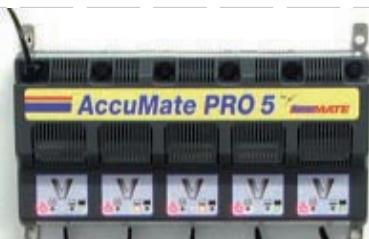

# ACCUMATE PRO 5

**WITH 4 FIXING CLIPS FOR EASY WALL MOUNTING**