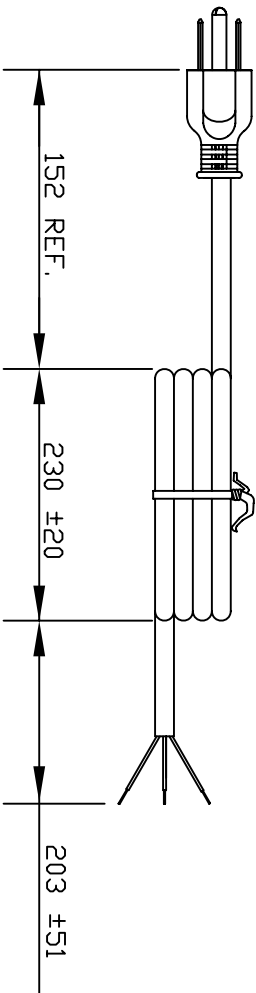

VOLEX RESERVES THE RIGHT TO ALTER NON-CRITICAL DIMENSIONS WITHOUT NOTICE.

PACKAGING: FOLD & TIE

- NOTES:
- 1) CORDAGE: 18/3 SJT, 60°C, BLACK
 - 2) APPROVALS:
 - 3) RATING: 10 AMP/125 VOLTS
 - 4) FLAME RATING: FT2
 - 5) PACKAGING: 60 PIECES/CARTON
 - 6) ALL DIMENSIONS IN MILLIMETERS.

REV	DESCRIPTION	DATE
2	REVISED TO SHOW CHINA MANUFACTURED CORD	11/26/07
1	C.U.D - NEW RELEASE	9/17/07

SCALE:	ECD:	ITEM DESCRIPTION
NOT TO SCALE	N/A	CORSET - NORTH AMERICAN POWER SUPPLY CORD (9'10")

TOLERANCE UNLESS OTHERWISE SPECIFIED	APPROVED	DRAWN BY	DATE:
.XXX ± .005 .XX ± .02 .X ± .03 FRACT. ± 1/32 ANGULAR ± 1/2°	STC	STC	9/17/07

MATERIAL:	FINISH:	JACKET:	PART NO.:
PLUG: PVC, BLACK JACKET: PVC, BLACK	SMOOTH	SMOOTH	17513 10 B1