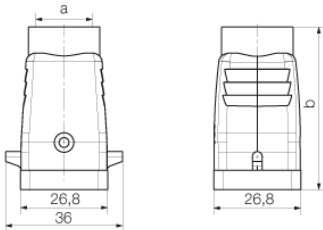

Data sheet

HDC 04A TOLU 1M20G

Weidmüller Interface GmbH & Co. KG
Klingenbergstraße 26
D-32758 Detmold
Germany

www.weidmueller.com

Drawings